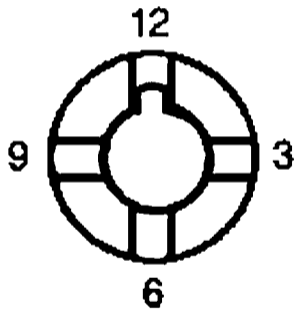

U-JOINT KITS:

CP153X
CP200X

HUB
END